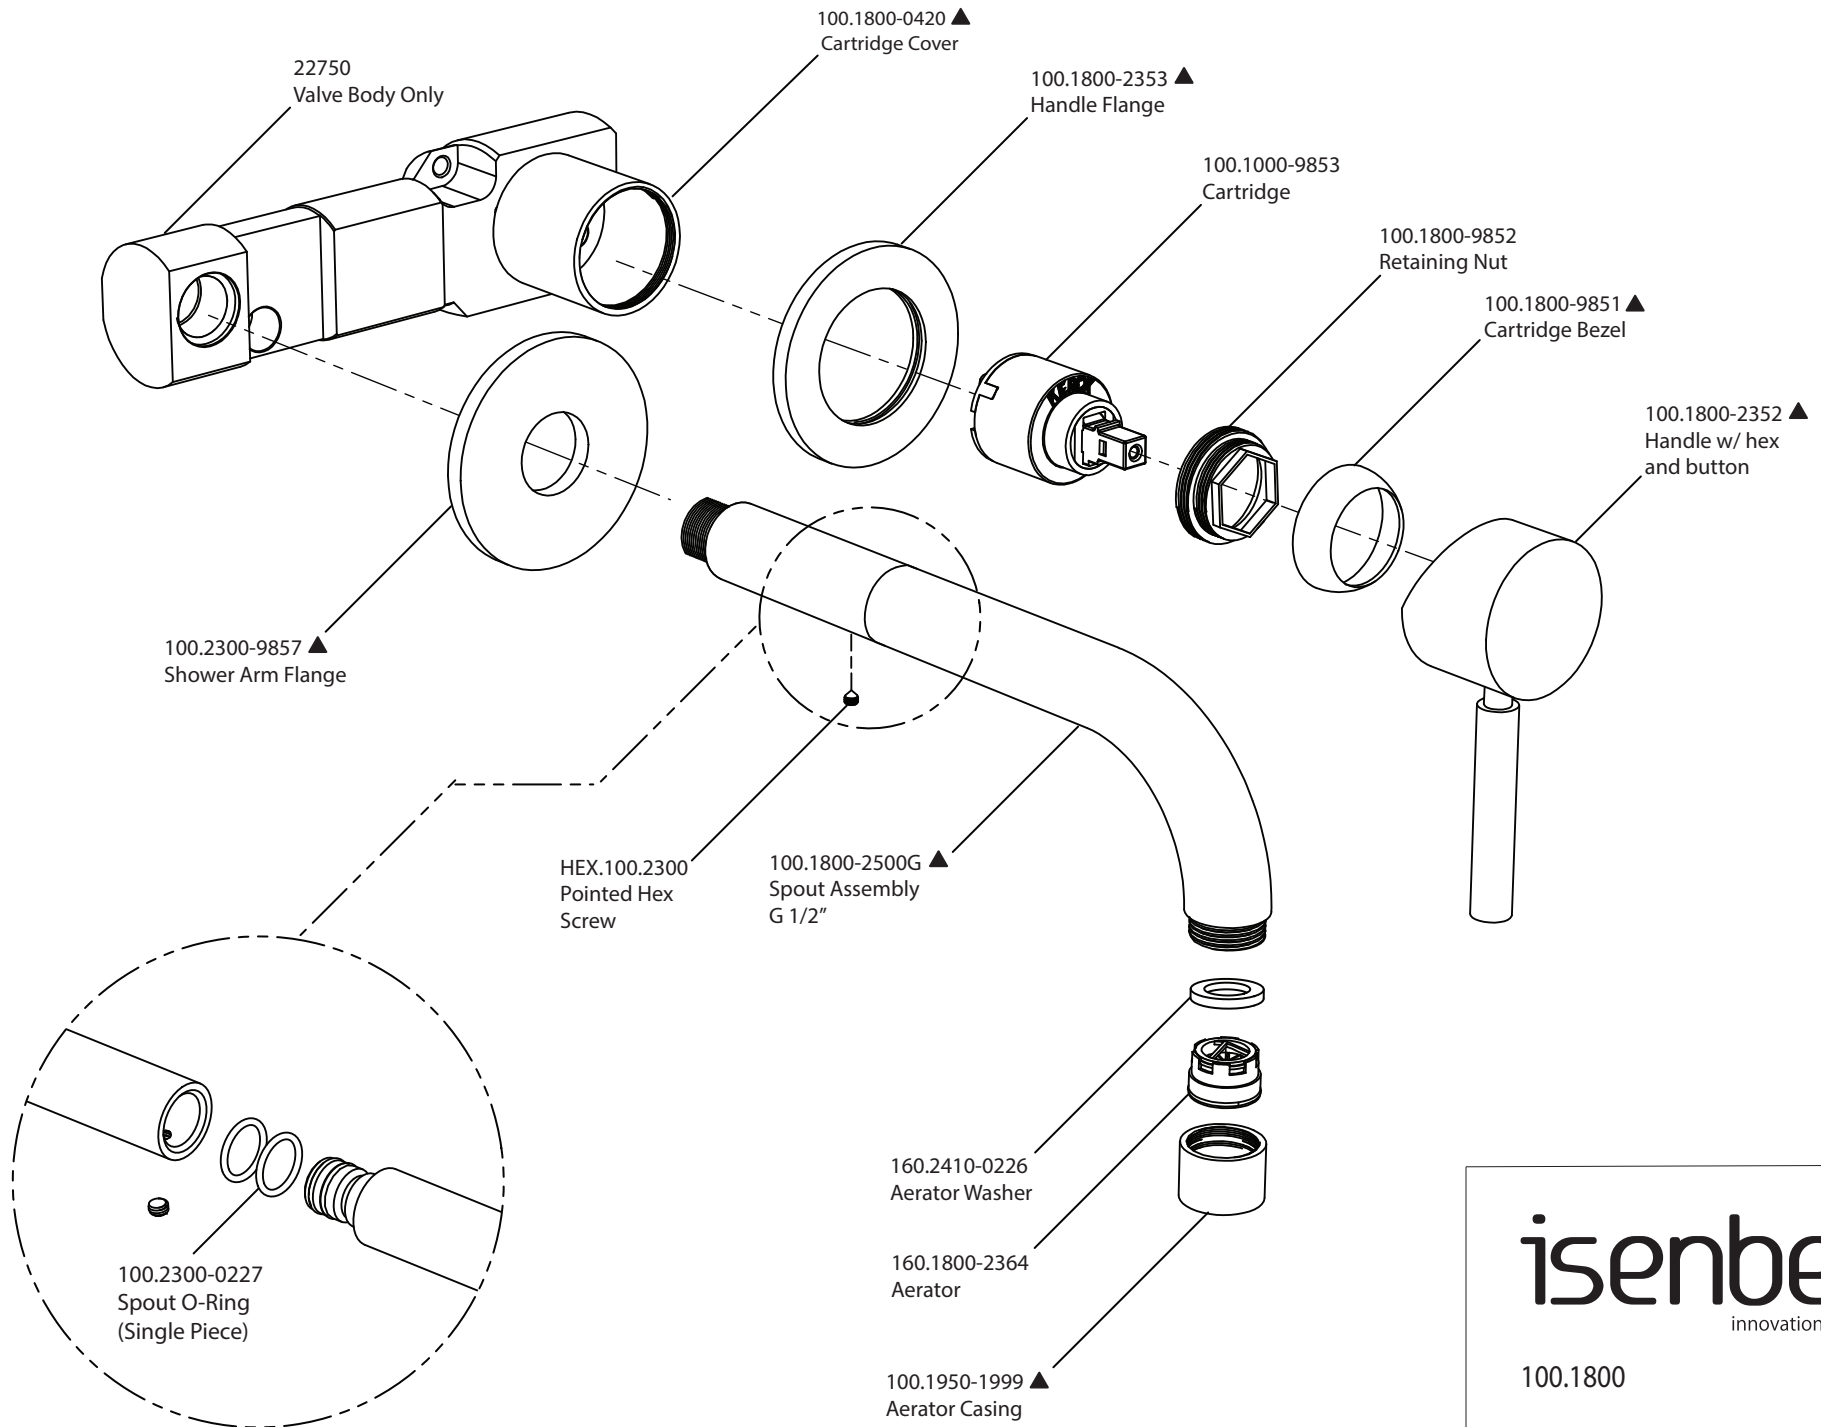

Product Parts Breakdown

isenberg
innovation+design

100.1800

Ver 2.59